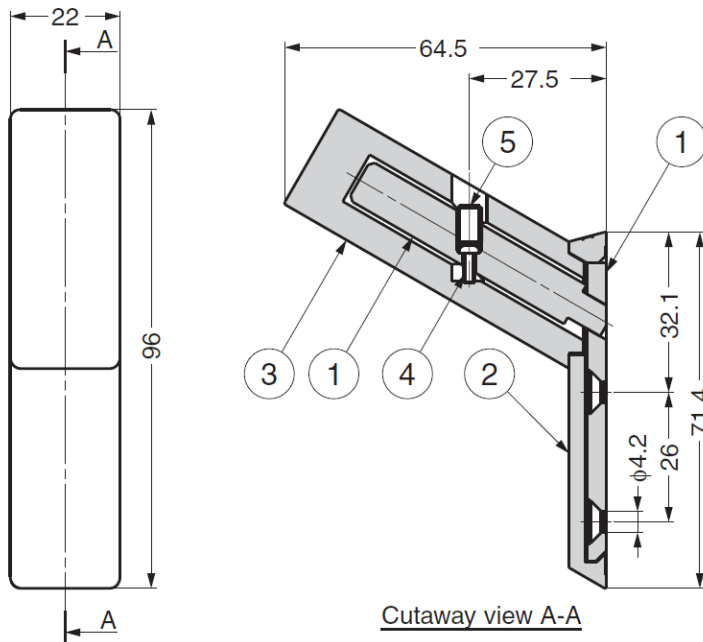

GPXB-WM Coat Hook (Premium Wood Series)

Features

- Contrast of the gentle touch of wood surface and shiny metallic texture creates a unique rectilinear feature
- Metal core inside the wooden arm provides high-durability
- Clear coating greatly improves the endurance

Parts Included

- Countersunk head tapping screw 4×32
- Hexagon socket set screw M5×8
- Pan head screw M2.3×6

No.	Part Name	Material	Finish
①	Base	Steel (SS)	Clear Zinc Chromate
②	Base Cover	Zinc Alloy (ZDC)	As below
③	Arm	Wood	Clear
④	Screw	—	—
⑤	Socket Screw	Stainless Steel	—

Part No.	Colour (Arm / Base)	Finish / Colour (Plate)	Load Capacity	
GPXB-WM05-111-MK	White Birch	Plain	98 N	10 kg
GPXB-WM05-111-AS	Ostrya Japonica			
GPXB-WM05-111-WN	Walnut	Black		